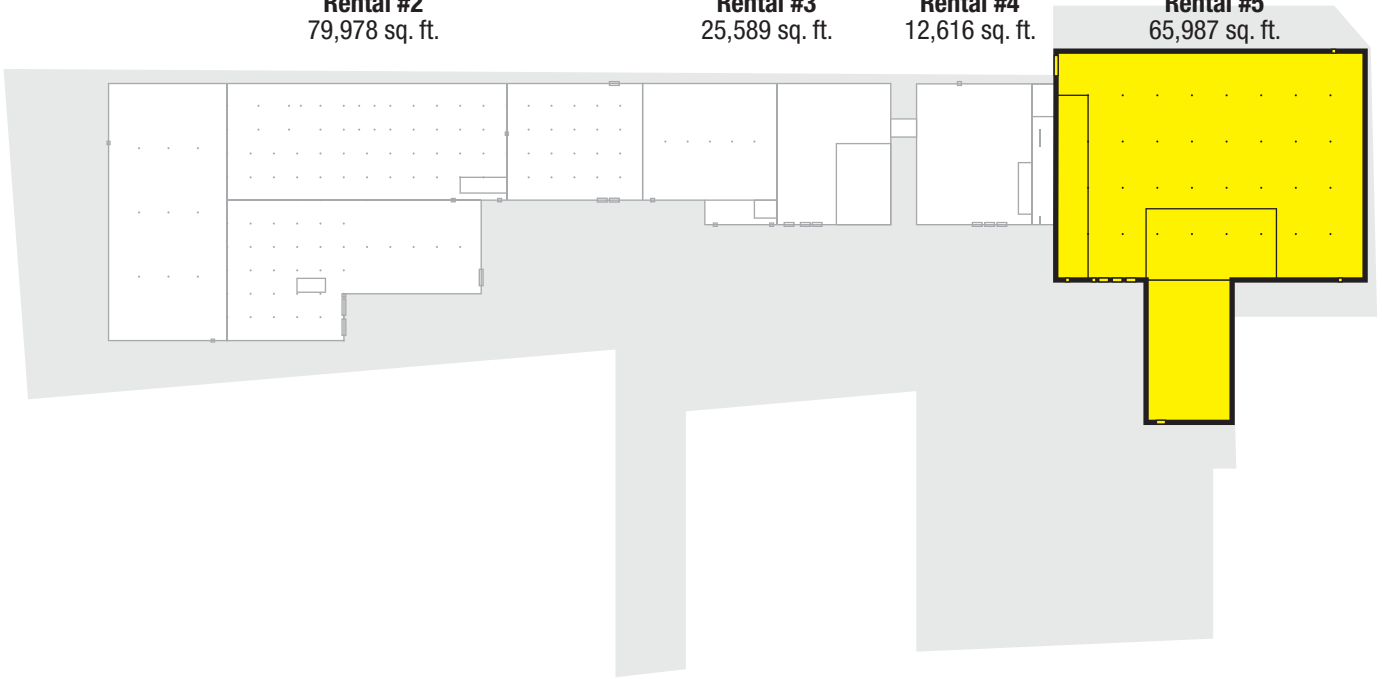

Rental #2
79,978 sq. ft.

Rental #3
25,589 sq. ft.

Rental #4
12,616 sq. ft.

Rental #5
65,987 sq. ft.

Facility #5 – 65,987 sq. ft.

599 Raleigh Road, Henderson, NC 27537

• 4 Bay Doors

599 Raleigh Road
Henderson, NC 27537