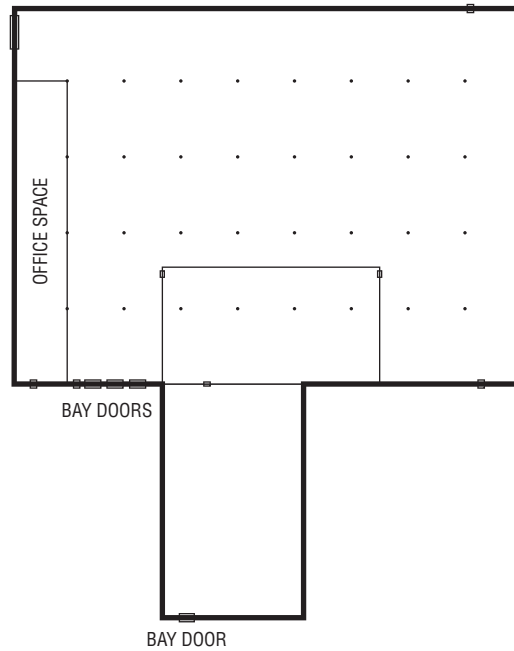

Rental #2
79,978 sq. ft.

Rental #3
25,589 sq. ft.

Rental #4
12,616 sq. ft.

Rental #5
65,987 sq. ft.

Facility #5 – 65,987 sq. ft.

599 Raleigh Road, Henderson, NC 27537

• 4 Bay Doors

599 Raleigh Road
Henderson, NC 27537