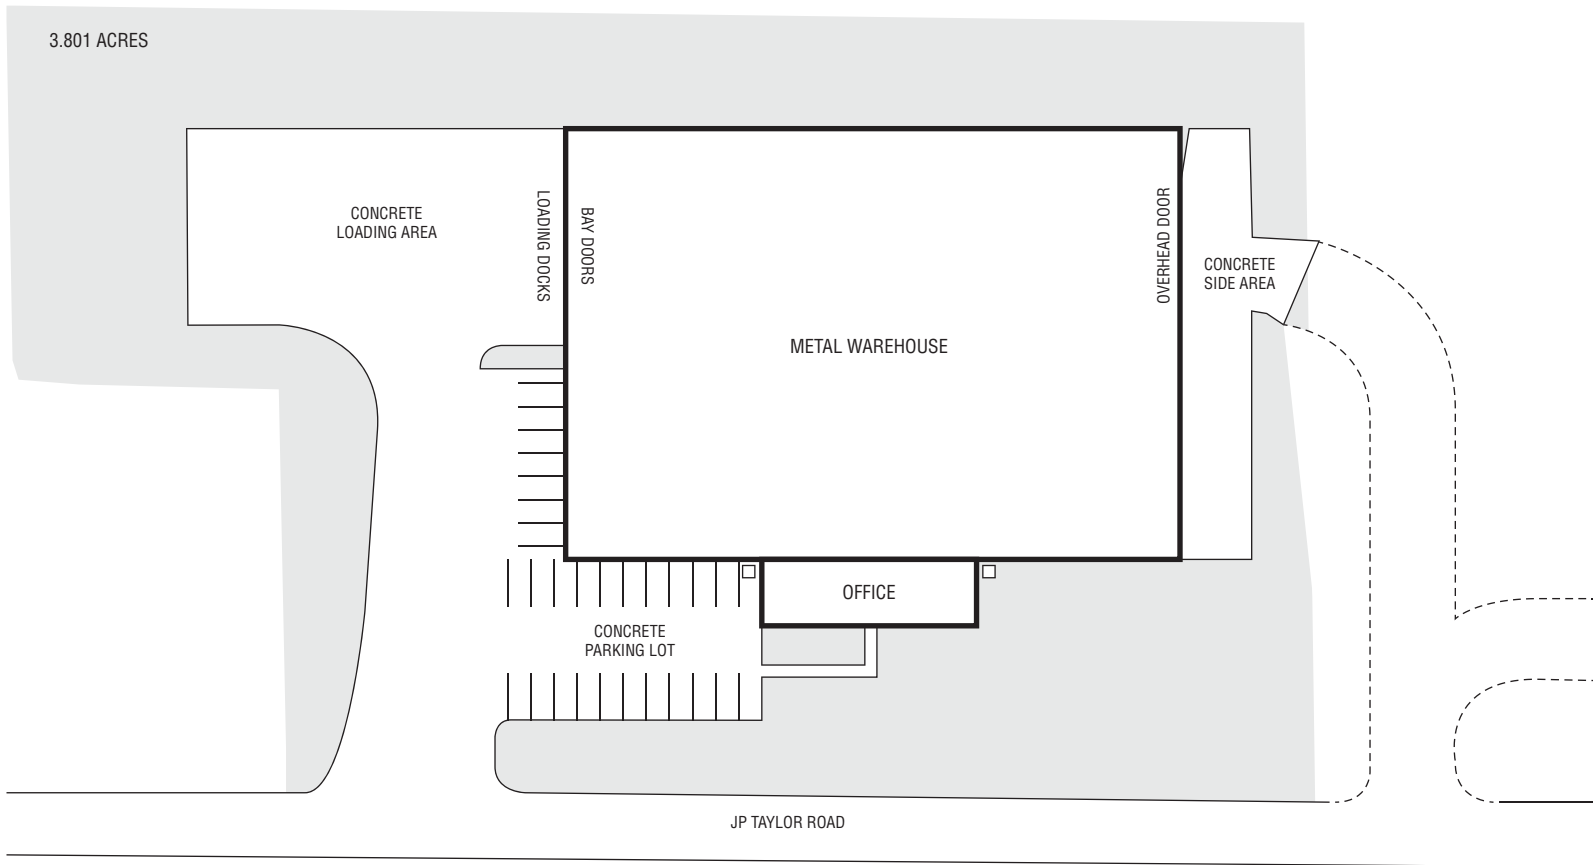

Facility #1 – 40,000 sq. ft. Warehouse
2,000 sq ft. Air Conditioned Office

254 JP Taylor Road, Henderson, NC 27537

- *5 Bay Doors*
- *1 Ground Level Overhead Door*
- *Concrete Parking Lot/Loading Area*

Facility #1 – 40,000 sq. ft. Warehouse
2,000 sq ft. Air Conditioned Office

254 JP Taylor Road, Henderson, NC 27537

- *5 Bay Doors*
- *1 Ground Level Overhead Door*
- *Concrete Parking Lot/Loading Area*

The Facility is Approximately:

- 25 miles, 31 Minutes from Wake Forest, NC
- 24 miles, 25 Minutes from VA
- 11.6 miles, 18 minutes to Henderson-Oxford Regional Airport
- 7.5 miles, 12 minutes to Vance-Granville Community College