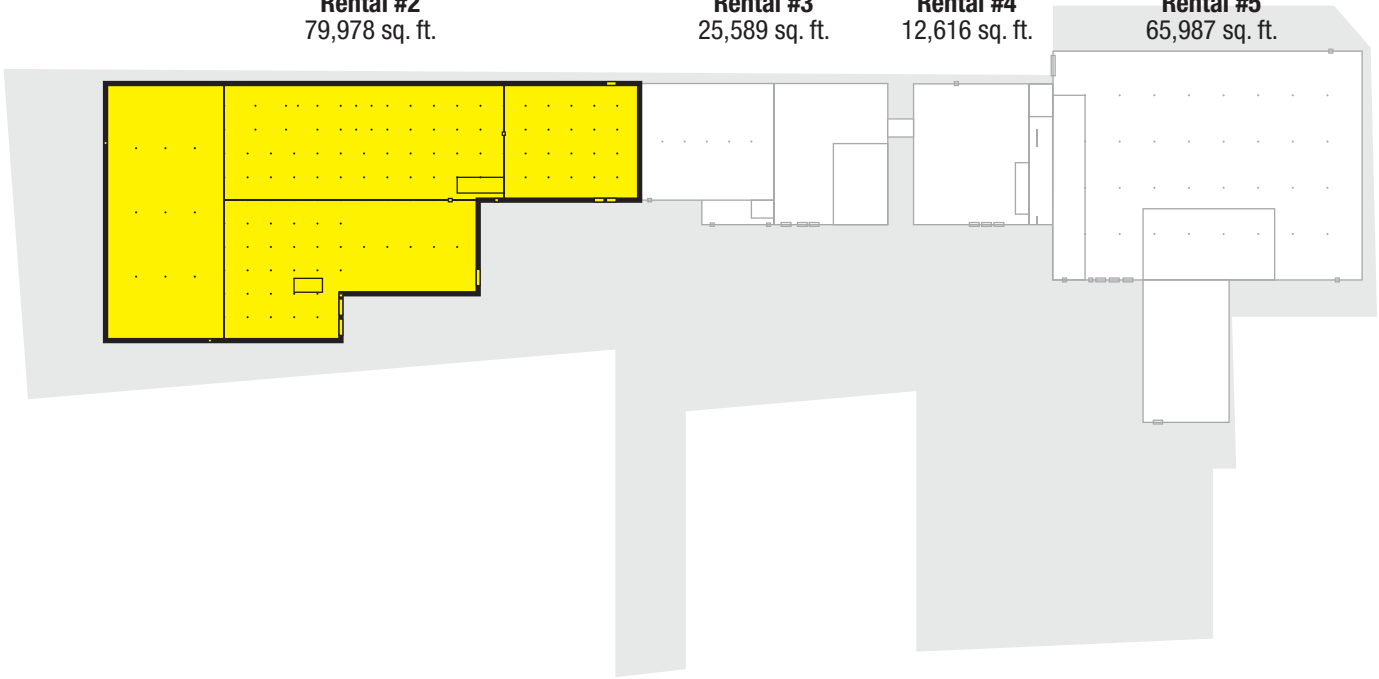

Facility #2 – 79,978 sq. ft.
599 Raleigh Road, Henderson, NC 27537
• 5 Bay Doors

Rental #2
79,978 sq. ft.

Rental #3
25,589 sq. ft.

Rental #4
12,616 sq. ft.

Rental #5
65,987 sq. ft.

Facility #2 – 79,978 sq. ft.