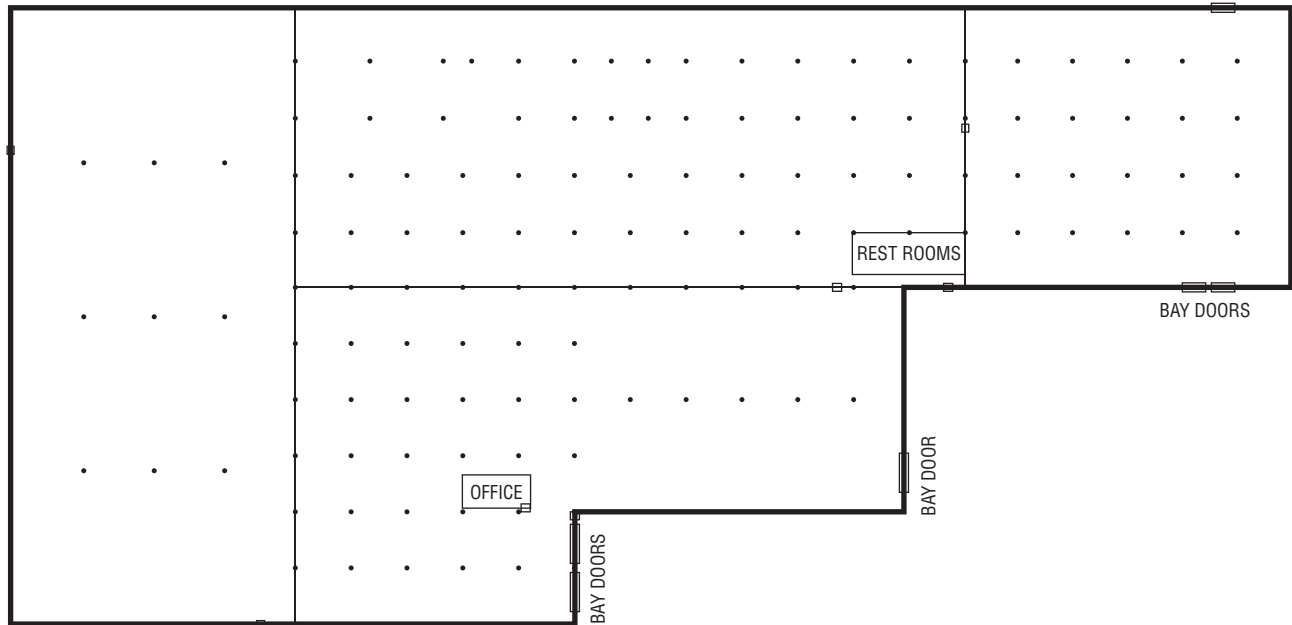

Facility #2 – 79,978 sq. ft.
599 Raleigh Road, Henderson, NC 27537
• 5 Bay Doors

Rental #2
79,978 sq. ft.

Rental #3
25,589 sq. ft.

Rental #4
12,616 sq. ft.

Rental #5
65,987 sq. ft.

Facility #2 – 79,978 sq. ft.