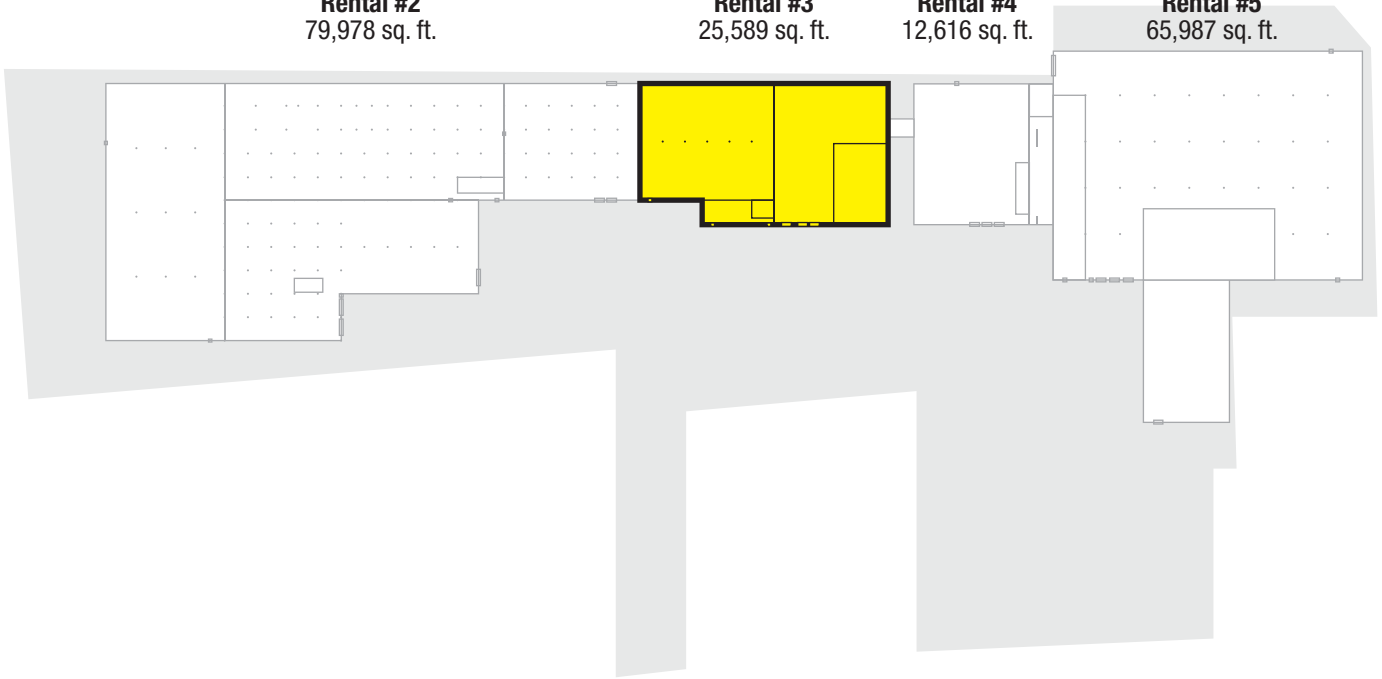

Facility #3 – 25,589 sq. ft.

599 Raleigh Road, Henderson, NC 27537

• *3 Bay Doors*

252RENT.com

252.405.9005

Rental #2
79,978 sq. ft.

Rental #3
25,589 sq. ft.

Rental #4
12,616 sq. ft.

Rental #5
65,987 sq. ft.

Facility #3 – 25,589 sq. ft.

599 Raleigh Road, Henderson, NC 27537

• *3 Bay Doors*

599 Raleigh Road
Henderson, NC 27537

Durham

Chapel Hill

Raleigh