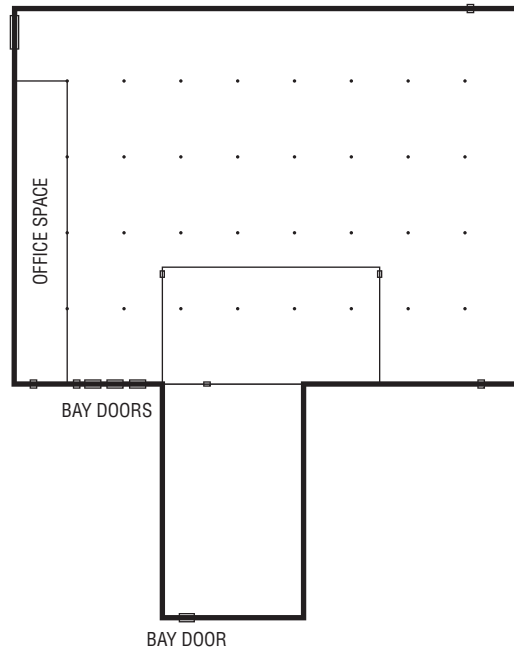

Facility #5 – 65,987 sq. ft.
599 Raleigh Road, Henderson, NC 27537
• 4 Bay Doors

252RENT.com

252.405.9005

Rental #2
79,978 sq. ft.

Rental #3
25,589 sq. ft.

Rental #4
12,616 sq. ft.

Rental #5
65,987 sq. ft.

Facility #5 – 65,987 sq. ft.