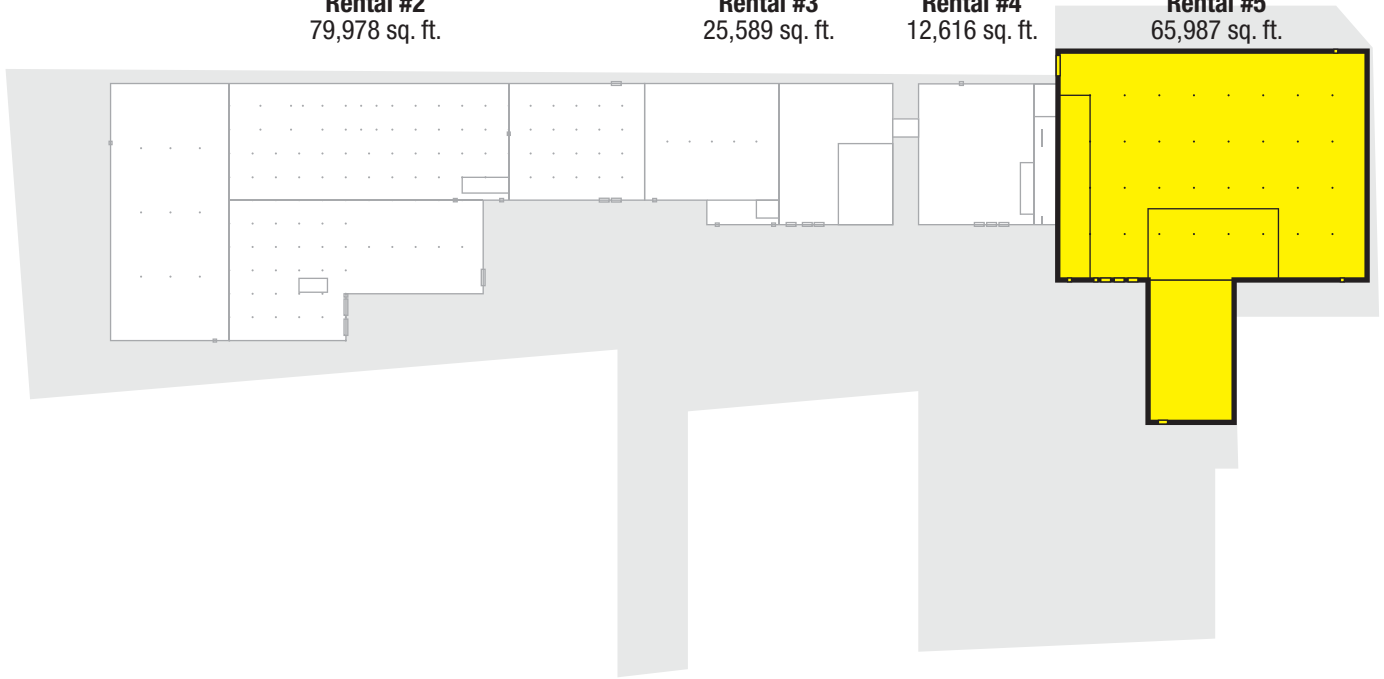

Facility #5 – 65,987 sq. ft.
599 Raleigh Road, Henderson, NC 27537
• 4 Bay Doors

252RENT.com

252.405.9005

Rental #2
79,978 sq. ft.

Rental #3
25,589 sq. ft.

Rental #4
12,616 sq. ft.

Rental #5
65,987 sq. ft.

Facility #5 – 65,987 sq. ft.